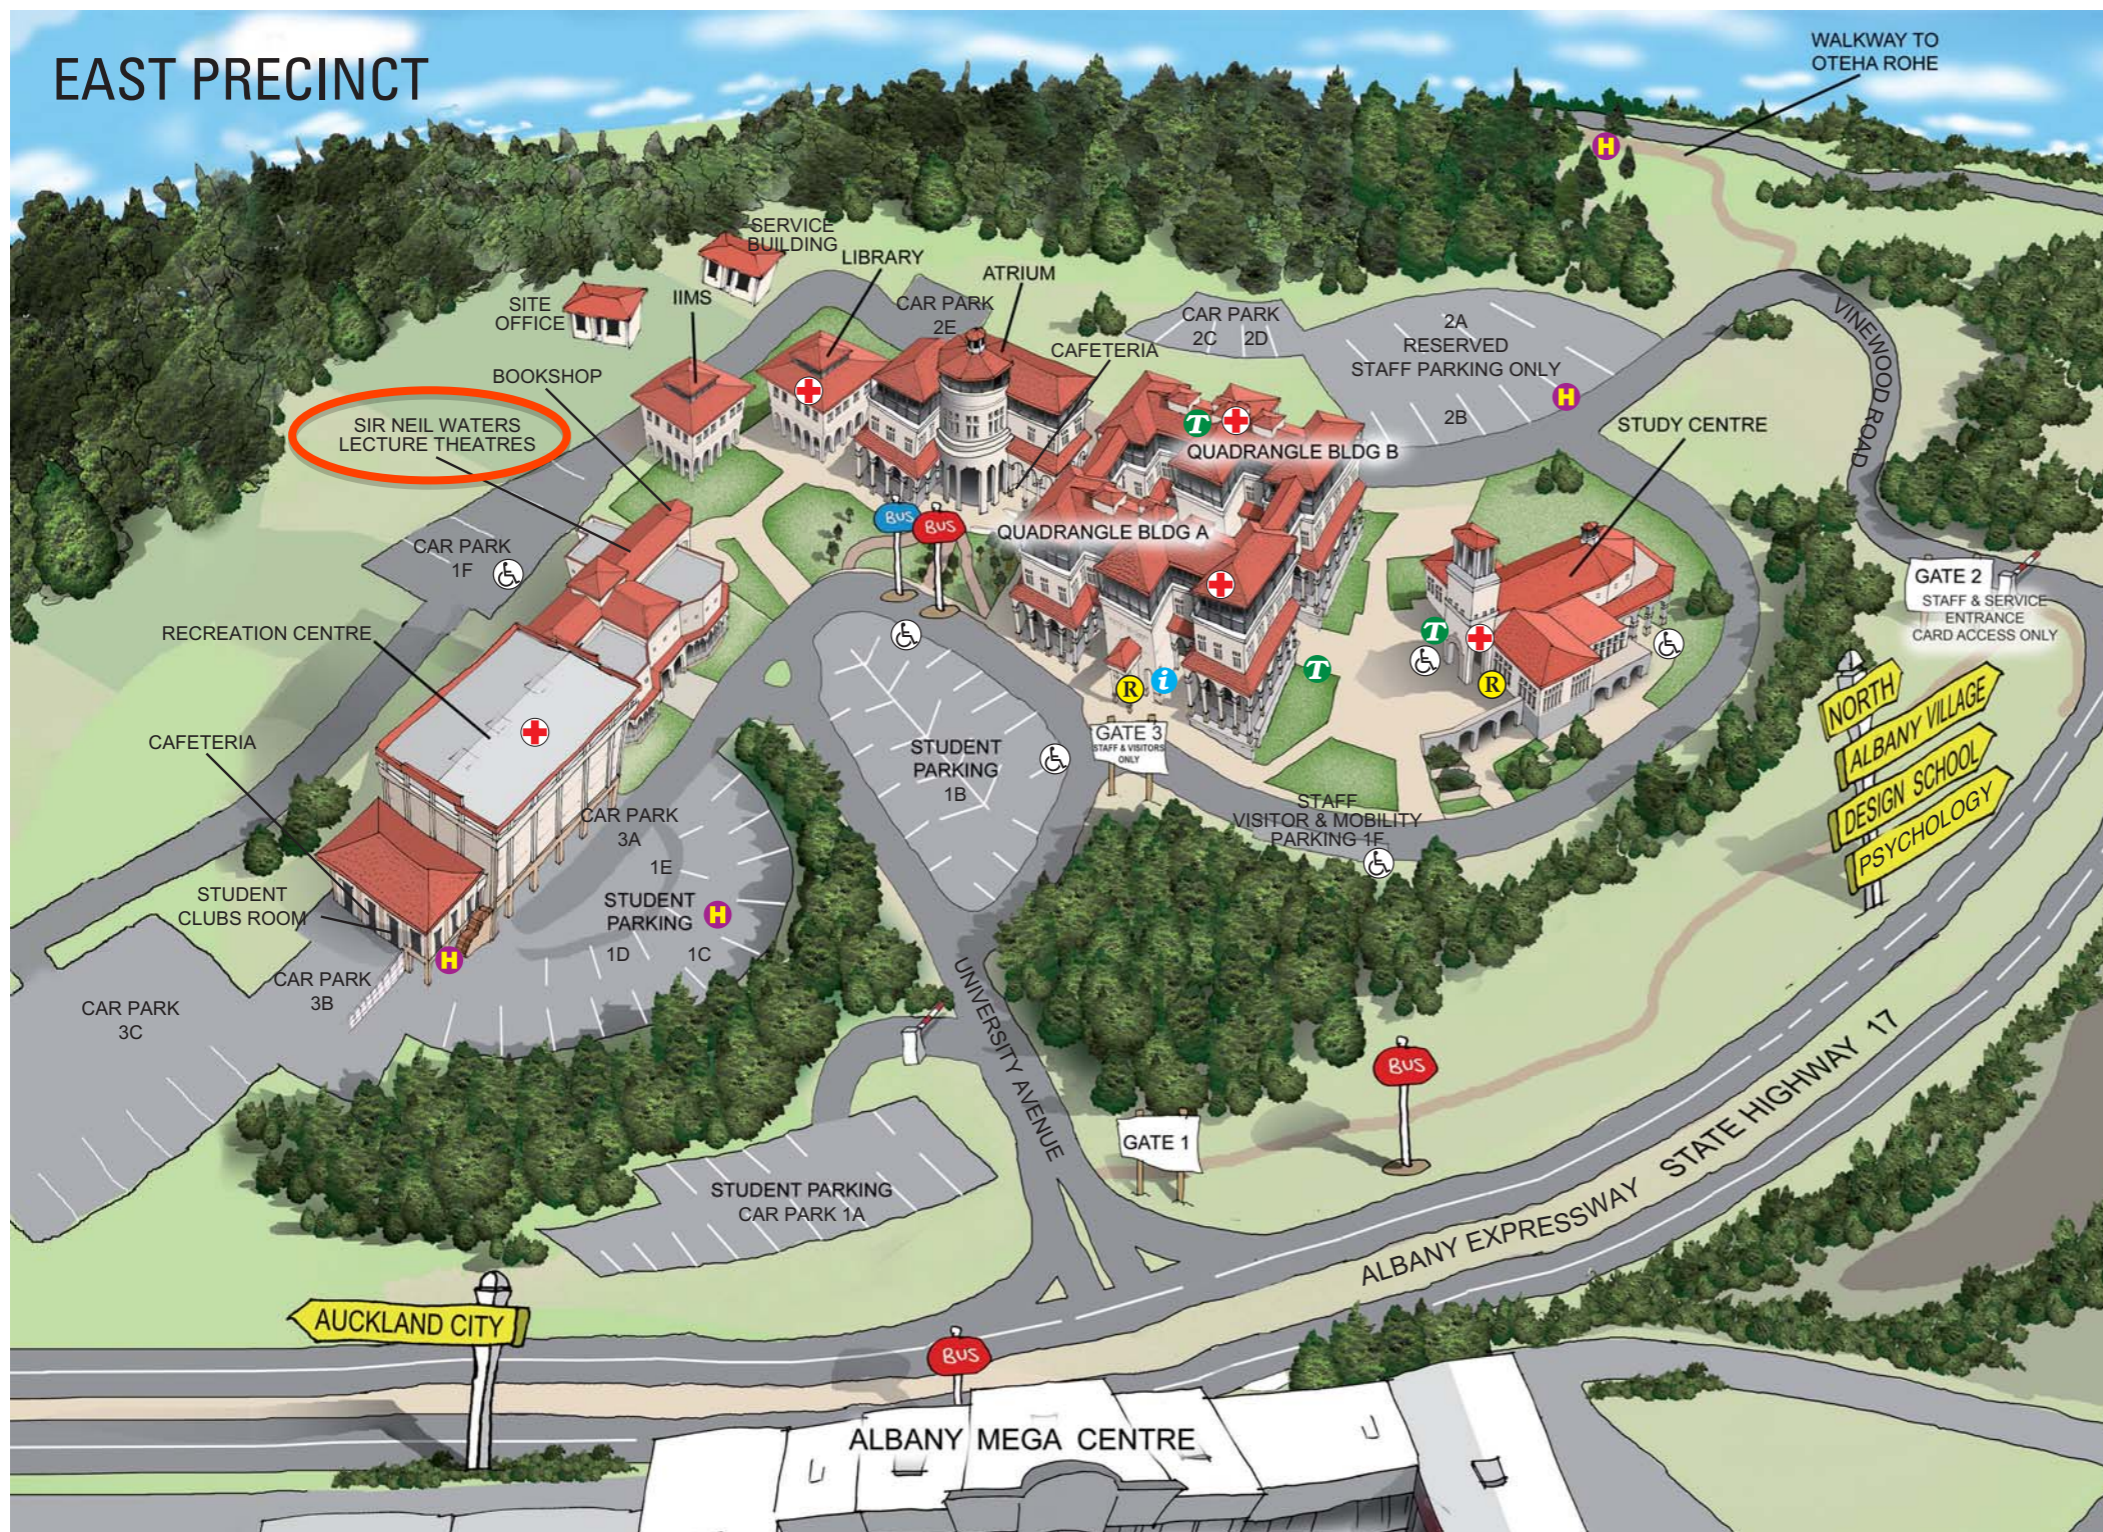

EAST PRECINCT

ADMINISTRATION & SERVICES

Cashier	Quad Bld A L1
Careers Advice / Kaihono Māori	Quad Bld A L1
Chaplaincy	Study Centre L1
Events Management	Quad Bld A L1
Enrolments	Quad Bld A L1
Facilities Management	See Oteha Rohe
International Students Office	Quad Bld A L1
MASSEY CONTACT	Quad Bld A L1
Deputy Vice-Chancellors Office	Study Centre L2
Communications & Marketing	Study Centre L1
Student Services Administration	Quad Bld A L1
Student Learning Centre	Study Centre L1
Distribution Centre / Student Notes	Quad Bld B LL1
Student Club Rooms	Recreation Building

COLLEGE OF HUMANITIES & SOCIAL SCIENCES

School of Health & Social Services	Atrium Building L3
School of Psychology	Albany Village (off site)
School of Social & Cultural Studies	Atrium Building L2

COLLEGE OF SCIENCES

Institute of Information & Mathematical Sciences	Quad Bld A & IIMS Bld L2
All other departments	see Oteha Rohe

COLLEGE OF CREATIVE ARTS

School of Music	Study Centre
School of Design	Albany Village (off-site)